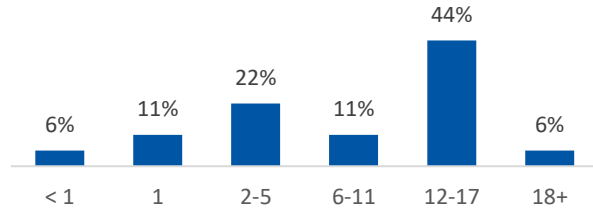

Children in Custody	SFY 2022	SFY 2023	Change
Total in custody anytime during year	21	34	62%
Rate per 1,000 children	2.6	4.1	62%

Permanency

Children who gained permanency through	SFY 2022	SFY 2023	Change
Reunification	2	8	300%
Guardianship	1	0	-100%
Custody to Relative	5	6	20%
Adoption	0	0	-
Children waiting to be adopted	1	1	0%

Youth Aged Out of Care

	SFY 2022	SFY 2023	Change
Number Aged Out	1	1	0%

Children Served

	On 7/1/2022		On 7/1/2023	
Total	64		84	
In Custody	10	16%	18	21%
In Home	54	84%	66	79%

Profile of Children in Custody on 7/1/2023

Gender

Female	56%
Male	44%

Race

White	94%
African American	0%
Multiracial	6%
Other	0%

Ethnicity (% Hispanic)

22%

Age in Years

Primary Reason for Removal

Type of Custody

Temporary	94%
Permanent	6%
Planned Permanent Living Arrangement	0%

Placement Type

Years in Custody

Profile of Children in Home on 7/1/2023

Gender

Female	50%
Male	50%

Race