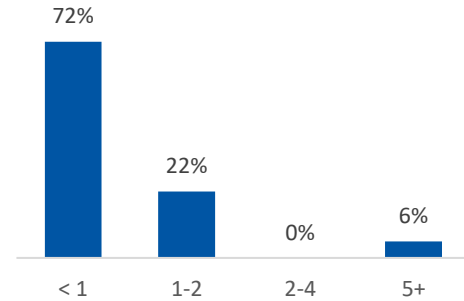

Youth Aged Out of Care

	SFY 2022	SFY 2023	Change
Number Aged Out	1	1	0%

Children Served

	On 7/1/2022		On 7/1/2023	
Total	64		84	
In Custody	10	16%	18	21%
In Home	54	84%	66	79%

Profile of Children in Custody on 7/1/2023

Gender

Female	56%
Male	44%

Race

White	94%
African American	0%
Multiracial	6%
Other	0%

Ethnicity (% Hispanic)

22%

Age in Years

Primary Reason for Removal

Type of Custody

Temporary	94%
Permanent	6%
Planned Permanent Living Arrangement	0%

Placement Type

Years in Custody

Profile of Children in Home on 7/1/2023

Gender

Female	50%
Male	50%

Race