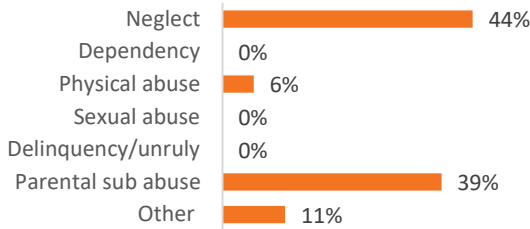

Youth Aged Out of Care

	SFY 2022	SFY 2023	Change
Number Aged Out	1	1	0%

Children Served

	On 7/1/2022		On 7/1/2023	
Total	64		84	
In Custody	10	16%	18	21%
In Home	54	84%	66	79%

Profile of Children in Custody on 7/1/2023

Gender

Female	56%
Male	44%

Race

White	94%
African American	0%
Multiracial	6%
Other	0%

Ethnicity (% Hispanic)

22%

Age in Years

Primary Reason for Removal

Type of Custody

Temporary	94%
Permanent	6%
Planned Permanent Living Arrangement	0%

Placement Type

Years in Custody

Profile of Children in Home on 7/1/2023

Gender

Female	50%
Male	50%

Race