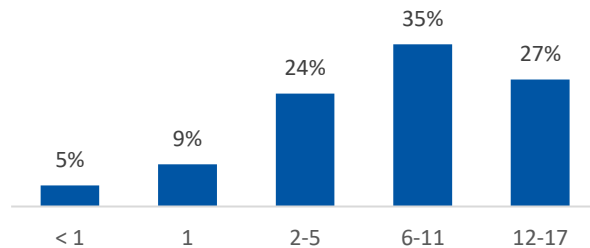

Gender

Female	56%
Male	44%

Race

White	94%
African American	0%
Multiracial	6%
Other	0%

Ethnicity (% Hispanic)

22%

Age in Years

Primary Reason for Removal

Type of Custody

Temporary	94%
Permanent	6%
Planned Permanent Living Arrangement	0%

Placement Type

Years in Custody

Profile of Children in Home on 7/1/2023

Gender

Female	50%
Male	50%

Race

White	91%
African American	0%
Multiracial	5%
Other	0%

Ethnicity (% Hispanic)

6%

Age in Years

Contact Information

Williams County Job & Family Services, 117 West Butler Street,
Bryan, OH 43506, (419) 636-6725