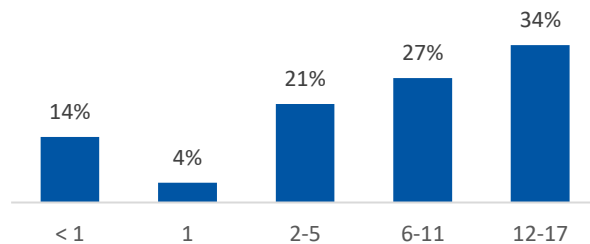

Gender

Female	49%
Male	51%

Race

White	100%
African American	0%
Multiracial	0%
Other	0%

Ethnicity (% Hispanic)

3%

Age in Years

Primary Reason for Removal

Type of Custody

Temporary	77%
Permanent	18%
Planned Permanent Living Arrangement	5%

Placement Type

Years in Custody

Profile of Children in Home on 7/1/2023

Gender

Female	45%
Male	55%

Race

White	82%
African American	15%
Multiracial	3%
Other	0%

Ethnicity (% Hispanic)

0%

Age in Years

Contact Information

Pickaway County Job & Family Services, P.O. Box 610,
Circleville, OH 43113, (740) 571-0226

For data sources and notes, go to
<https://www.pcsao.org/pdf/factbook/2023/Sources.pdf>