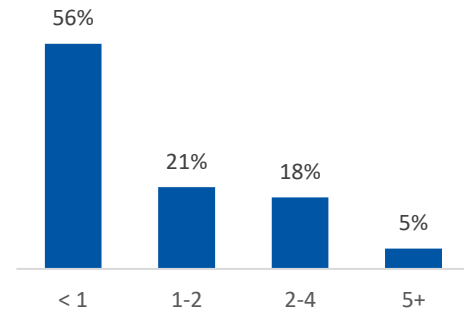

Children in Custody	SFY 2022	SFY 2023	Change
Total in custody anytime during year	59	70	19%
Rate per 1,000 children	4.7	5.6	19%

Permanency

Children who gained permanency through	SFY 2022	SFY 2023	Change
Reunification	12	15	25%
Guardianship	0	0	-
Custody to Relative	2	2	0%
Adoption	8	8	0%
Children waiting to be adopted	14	12	-14%

Youth Aged Out of Care

	SFY 2022	SFY 2023	Change
Number Aged Out	2	1	-50%

Children Served

	On 7/1/2022		On 7/1/2023	
Total	93		110	
In Custody	36	39%	39	35%
In Home	57	61%	71	65%

Profile of Children in Custody on 7/1/2023

Gender

Female	49%
Male	51%

Race

White	100%
African American	0%
Multiracial	0%
Other	0%

Ethnicity (% Hispanic)

3%

Age in Years

Primary Reason for Removal

Type of Custody

Temporary	77%
Permanent	18%
Planned Permanent Living Arrangement	5%

Placement Type

Years in Custody

Profile of Children in Home on 7/1/2023

Gender

Female	45%
Male	55%

Race