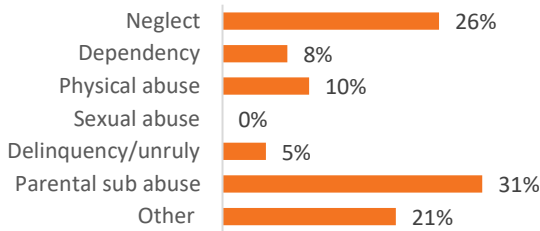

Youth Aged Out of Care

	SFY 2022	SFY 2023	Change
Number Aged Out	2	1	-50%

Children Served

	On 7/1/2022		On 7/1/2023	
Total	93		110	
In Custody	36	39%	39	35%
In Home	57	61%	71	65%

Profile of Children in Custody on 7/1/2023

Gender

Female	49%
Male	51%

Race

White	100%
African American	0%
Multiracial	0%
Other	0%

Ethnicity (% Hispanic)

3%

Age in Years

Primary Reason for Removal

Type of Custody

Temporary	77%
Permanent	18%
Planned Permanent Living Arrangement	5%

Placement Type

Years in Custody

Profile of Children in Home on 7/1/2023

Gender

Female	45%
Male	55%

Race