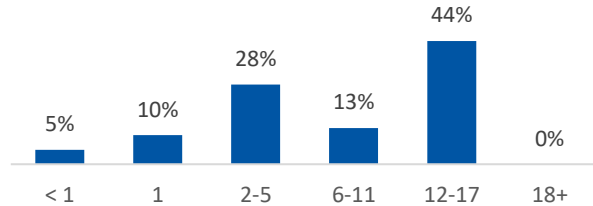

Children in Custody	SFY 2022	SFY 2023	Change
Total in custody anytime during year	59	70	19%
Rate per 1,000 children	4.7	5.6	19%

Permanency

Children who gained permanency through	SFY 2022	SFY 2023	Change
Reunification	12	15	25%
Guardianship	0	0	-
Custody to Relative	2	2	0%
Adoption	8	8	0%
Children waiting to be adopted	14	12	-14%

Youth Aged Out of Care

	SFY 2022	SFY 2023	Change
Number Aged Out	2	1	-50%

Children Served

	On 7/1/2022		On 7/1/2023	
Total	93		110	
In Custody	36	39%	39	35%
In Home	57	61%	71	65%

Profile of Children in Custody on 7/1/2023

Gender

Female	49%
Male	51%

Race

White	100%
African American	0%
Multiracial	0%
Other	0%

Ethnicity (% Hispanic)

3%

Age in Years

Primary Reason for Removal

Type of Custody

Temporary	77%
Permanent	18%
Planned Permanent Living Arrangement	5%

Placement Type

Years in Custody

Profile of Children in Home on 7/1/2023

Gender

Female	45%
Male	55%

Race