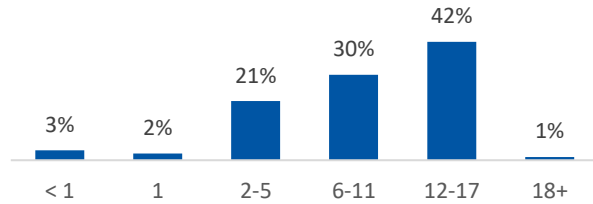

Children in Custody	SFY 2022	SFY 2023	Change
Total in custody anytime during year	149	140	-6%
Rate per 1,000 children	17.6	16.6	-6%

Permanency

Children who gained permanency through	SFY 2022	SFY 2023	Change
Reunification	30	36	20%
Guardianship	0	0	-
Custody to Relative	5	7	40%
Adoption	15	3	-80%
Children waiting to be adopted	20	21	5%

Youth Aged Out of Care

	SFY 2022	SFY 2023	Change
Number Aged Out	13	8	-38%

Children Served

	On 7/1/2022		On 7/1/2023	
Total	198		181	
In Custody	84	42%	86	48%
In Home	114	58%	95	52%

Profile of Children in Custody on 7/1/2023

Gender

Female	53%
Male	47%

Race

White	86%
African American	9%
Multiracial	5%
Other	0%

Ethnicity (% Hispanic)

0%

Age in Years

Primary Reason for Removal

Type of Custody

Temporary	66%
Permanent	27%
Planned Permanent Living Arrangement	0%

Placement Type

Years in Custody

Profile of Children in Home on 7/1/2023

Gender

Female	55%
Male	44%

Race