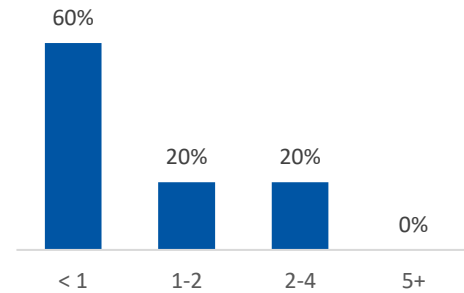

Children in Custody	SFY 2022	SFY 2023	Change
Total in custody anytime during year	149	140	-6%
Rate per 1,000 children	17.6	16.6	-6%

Permanency

Children who gained permanency through	SFY 2022	SFY 2023	Change
Reunification	30	36	20%
Guardianship	0	0	-
Custody to Relative	5	7	40%
Adoption	15	3	-80%
Children waiting to be adopted	20	21	5%

Youth Aged Out of Care

	SFY 2022	SFY 2023	Change
Number Aged Out	13	8	-38%

Children Served

	On 7/1/2022		On 7/1/2023	
Total	198		181	
In Custody	84	42%	86	48%
In Home	114	58%	95	52%

Profile of Children in Custody on 7/1/2023

Gender

Female	53%
Male	47%

Race

White	86%
African American	9%
Multiracial	5%
Other	0%

Ethnicity (% Hispanic)

0%

Age in Years

Primary Reason for Removal

Type of Custody

Temporary	66%
Permanent	27%
Planned Permanent Living Arrangement	0%

Placement Type

Years in Custody

Profile of Children in Home on 7/1/2023

Gender

Female	55%
Male	44%

Race