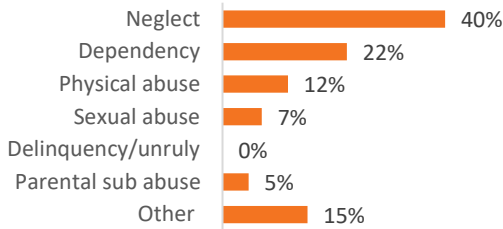

Youth Aged Out of Care

	SFY 2022	SFY 2023	Change
Number Aged Out	13	8	-38%

Children Served

	On 7/1/2022		On 7/1/2023	
Total	198		181	
In Custody	84	42%	86	48%
In Home	114	58%	95	52%

Profile of Children in Custody on 7/1/2023

Gender

Female	53%
Male	47%

Race

White	86%
African American	9%
Multiracial	5%
Other	0%

Ethnicity (% Hispanic)

0%

Age in Years

Primary Reason for Removal

Type of Custody

Temporary	66%
Permanent	27%
Planned Permanent Living Arrangement	0%

Placement Type

Years in Custody

Profile of Children in Home on 7/1/2023

Gender

Female	55%
Male	44%

Race