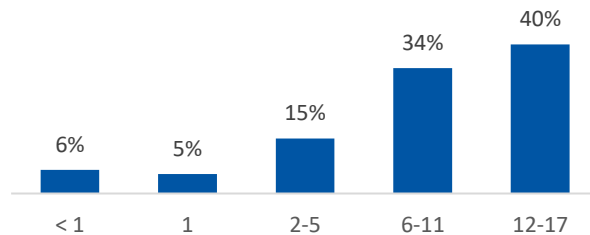

Gender

Female	53%
Male	47%

Race

White	86%
African American	9%
Multiracial	5%
Other	0%

Ethnicity (% Hispanic)

0%

Age in Years

Primary Reason for Removal

Type of Custody

Temporary	66%
Permanent	27%
Planned Permanent Living Arrangement	0%

Placement Type

Years in Custody

Profile of Children in Home on 7/1/2023

Gender

Female	55%
Male	44%

Race

White	91%
African American	1%
Multiracial	6%
Other	1%

Ethnicity (% Hispanic)

1%

Age in Years

Contact Information

Guernsey County Children Services, 274 Highland Ave,
Cambridge, OH 43725, (740) 439-5555

For data sources and notes, go to
<https://www.pcsao.org/pdf/factbook/2023/Sources.pdf>