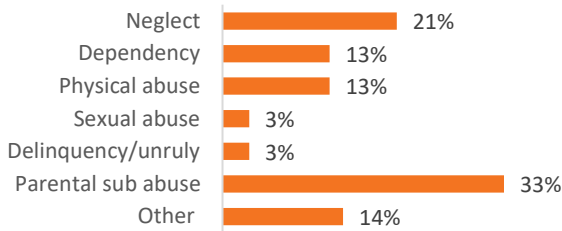

Youth Aged Out of Care

	SFY 2022	SFY 2023	Change
Number Aged Out	3	5	67%

Children Served

	On 7/1/2022		On 7/1/2023	
Total	115		138	
In Custody	55	48%	63	46%
In Home	60	52%	75	54%

Profile of Children in Custody on 7/1/2023

Gender

Female	27%
Male	73%

Race

White	41%
African American	24%
Multiracial	35%
Other	0%

Ethnicity (% Hispanic)

6%

Age in Years

Primary Reason for Removal

Type of Custody

Temporary	76%
Permanent	19%
Planned Permanent Living Arrangement	5%

Placement Type

Years in Custody

Profile of Children in Home on 7/1/2023

Gender

Female	49%
Male	51%

Race