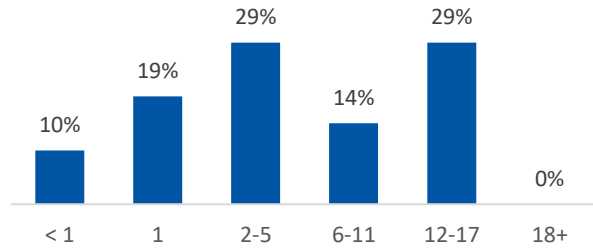

Children in Custody	SFY 2022	SFY 2023	Change
Total in custody anytime during year	89	101	13%
Rate per 1,000 children	5.9	6.7	14%

Permanency

Children who gained permanency through	SFY 2022	SFY 2023	Change
Reunification	20	13	-35%
Guardianship	1	0	-100%
Custody to Relative	4	8	100%
Adoption	5	6	20%
Children waiting to be adopted	9	10	11%

Youth Aged Out of Care

	SFY 2022	SFY 2023	Change
Number Aged Out	3	5	67%

Children Served

	On 7/1/2022		On 7/1/2023	
Total	115		138	
In Custody	55	48%	63	46%
In Home	60	52%	75	54%

Profile of Children in Custody on 7/1/2023

Gender

Female	27%
Male	73%

Race

White	41%
African American	24%
Multiracial	35%
Other	0%

Ethnicity (% Hispanic)

6%

Age in Years

Primary Reason for Removal

Type of Custody

Temporary	76%
Permanent	19%
Planned Permanent Living Arrangement	5%

Placement Type

Years in Custody

Profile of Children in Home on 7/1/2023

Gender

Female	49%
Male	51%

Race