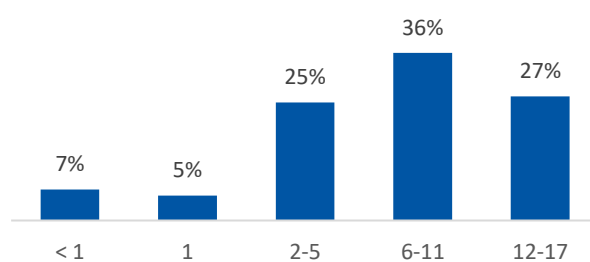

Age in Years

Contact Information

Erie County Job & Family Services, 221 W. Parish Street,
Sandusky, OH 44870, (419) 626-6781

For data sources and notes, go to
<https://www.pcsao.org/pdf/factbook/2023/Sources.pdf>