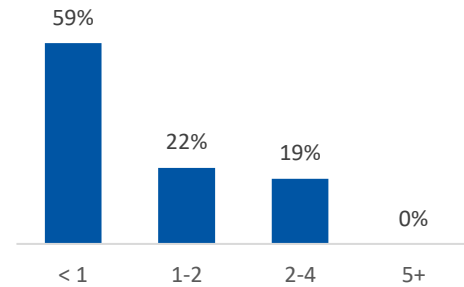

Children in Custody	SFY 2022	SFY 2023	Change
Total in custody anytime during year	89	101	13%
Rate per 1,000 children	5.9	6.7	14%

Permanency

Children who gained permanency through	SFY 2022	SFY 2023	Change
Reunification	20	13	-35%
Guardianship	1	0	-100%
Custody to Relative	4	8	100%
Adoption	5	6	20%
Children waiting to be adopted	9	10	11%

Youth Aged Out of Care

	SFY 2022	SFY 2023	Change
Number Aged Out	3	5	67%

Children Served

	On 7/1/2022		On 7/1/2023	
Total	115		138	
In Custody	55	48%	63	46%
In Home	60	52%	75	54%

Profile of Children in Custody on 7/1/2023

Gender

Female	27%
Male	73%

Race

White	41%
African American	24%
Multiracial	35%
Other	0%

Ethnicity (% Hispanic)

6%

Age in Years

Primary Reason for Removal

Type of Custody

Temporary	76%
Permanent	19%
Planned Permanent Living Arrangement	5%

Placement Type

Years in Custody

Profile of Children in Home on 7/1/2023

Gender

Female	49%
Male	51%

Race